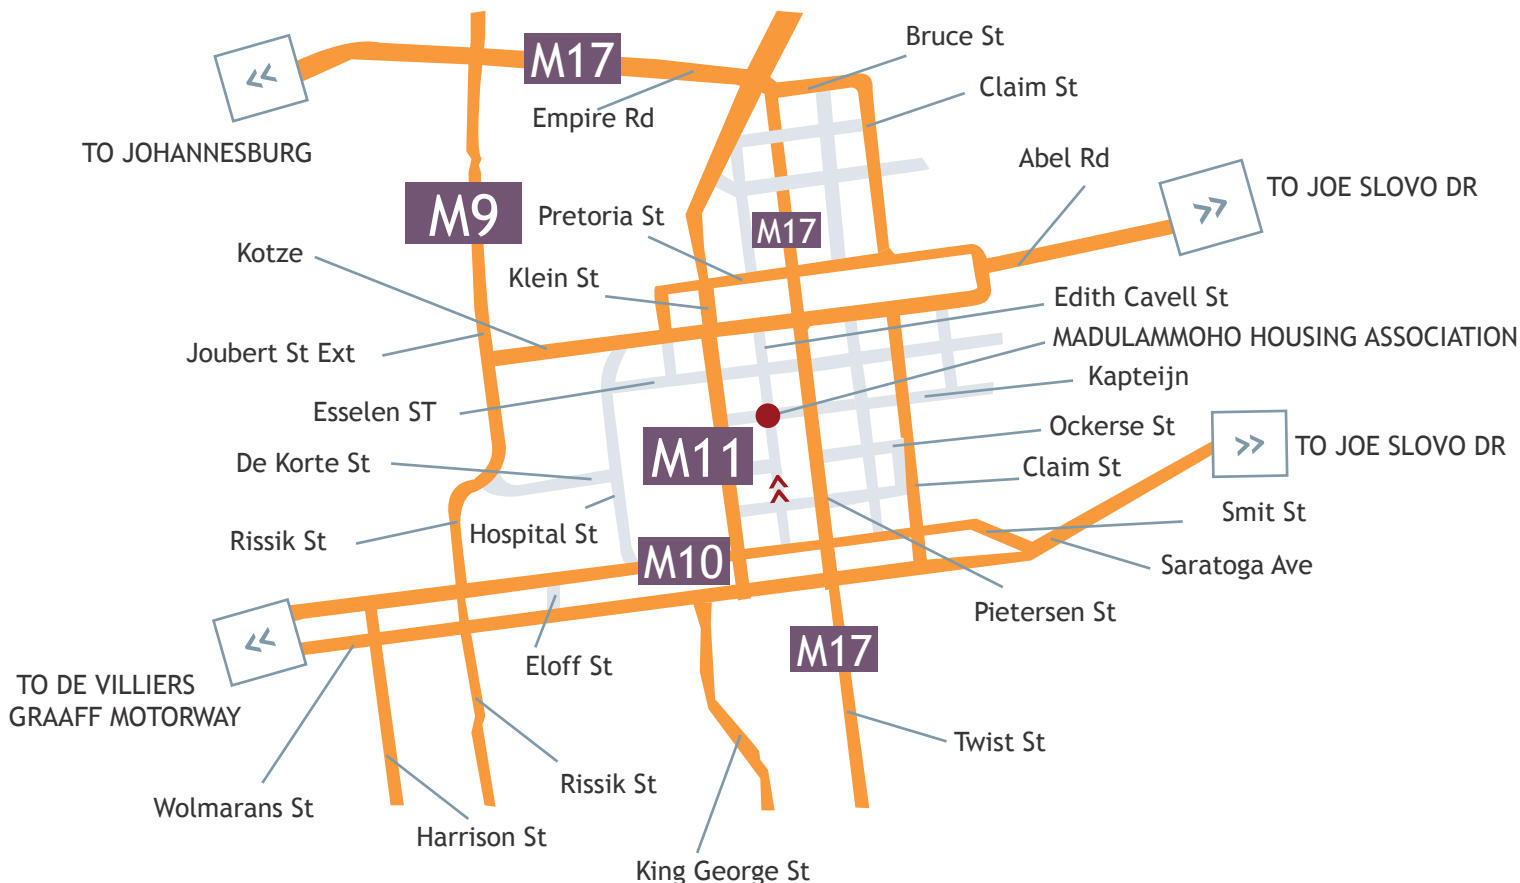

"the heartbeat of affordable housing"

MADULAMMOHO HOUSING ASSOCIATION
 C/R KAPTEIJN AND EDITH CAVELLE STREETS
 HILLBROW
 JOHANNESBURG
 2001

FROM JOHANNESBURG SOUTH:

- Take M1 North
- Take exit 12 - Johannesburg for M10 toward Smith Street
- Turn left at Smith Street/M10
- Turn left at Klein Street/M11
- Take the third right onto Kapteijn Street (Madulammoho is located at the corner of Kaptjein and Edith Cavell Streets, above the old Hillbrow Theatre)

FROM JOHANNESBURG NORTH:

- Take De Villiers Graaff Motorway/M1 towards Johannesburg
- Take exit 16 - Johannesburg to merge onto Houghton Drive/M1 toward Houghton Drive/Harrow Road (continue to follow Houghton Drive)
- Take a slight right at Houghton Drive/M31
- Take a slight right at Louis Botha Avenue/M11 (continue to follow M11)
- Take a slight left at Clarendon Place/M11 (continue to follow M11)
- Turn left at Kapteijn Street (Madulammoho is located at the corner of Kapteijn and Edith Cavell Streets, above the old Hillbrow Theatre)